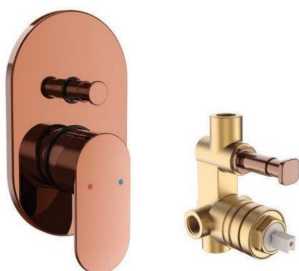

WCPR-125
Long Body Bib Cock with Wall Flange

WCPR-126
Single Lever Basin Mixer

WCPR-127
Single Lever Basin Mixer with Extension Body

WCPR-128 **WCP-931**
Exposed Parts Kit of Single Lever Concealed High Flow Diverter (45mm)

WCPR-129
Pillar Cock Extension Body

WCPR-130 **WCP-932**
Exposed Parts Kit of Single Lever Concealed Diverter Medium Body

WCPR-132
Side Handle Single Lever Sink Mixer with Braided Hose

WCPR-133 **WCP-933**
Exposed Parts Kit of Single Lever High Flow Diverter (40mm)