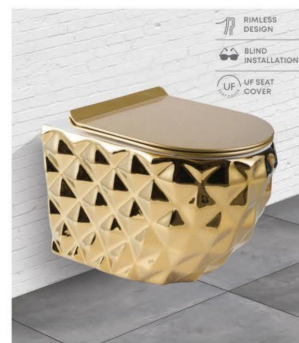

WiWH-309 (Rimless) (Blind)

L 530 W 360 H 360

30 Kg.