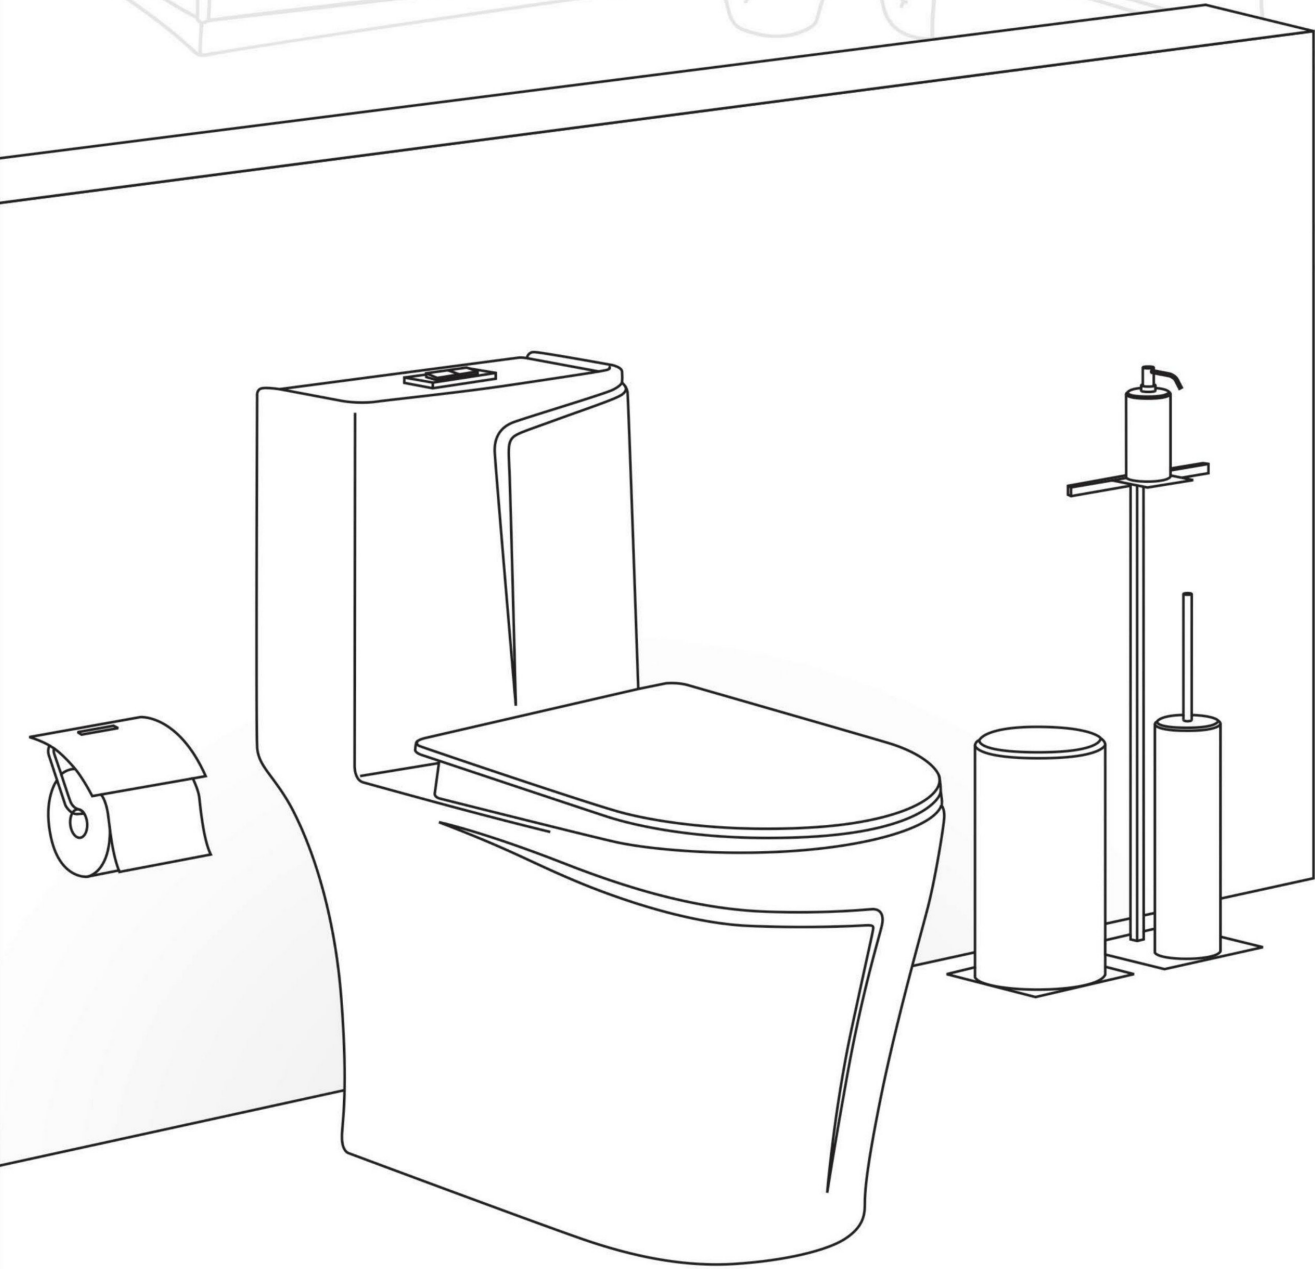

PREMIUM Bathwares

One Piece Closet