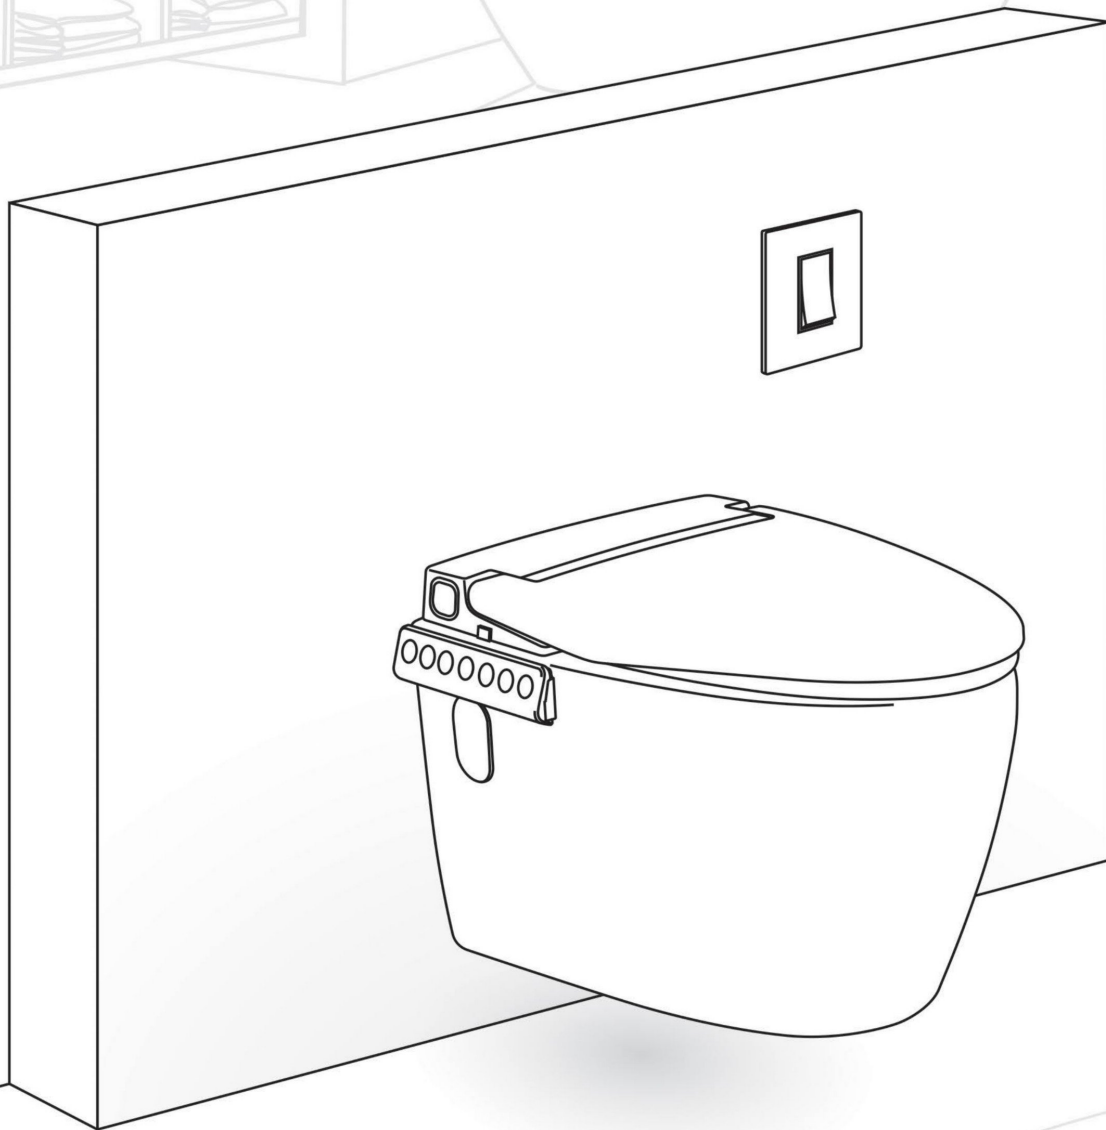

Smart
Toilet