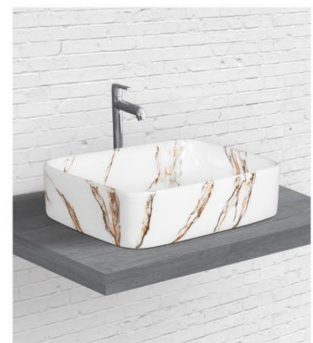

JAGUAR-111 (Glossy)
L 500 W 400 H 145 15 Kg.