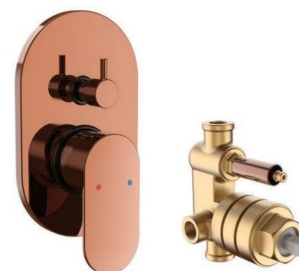

WCPR-129
Pillar Cock Extension Body

WCPR-130 **WCP-932**
Exposed Parts Kit of Single Lever Concealed Diverter Medium Body

WCPR-132
Side Handle Single Lever Sink Mixer with Braided Hose

WCPR-133 **WCP-933**
Exposed Parts Kit of Single Lever High Flow Diverter (40mm)