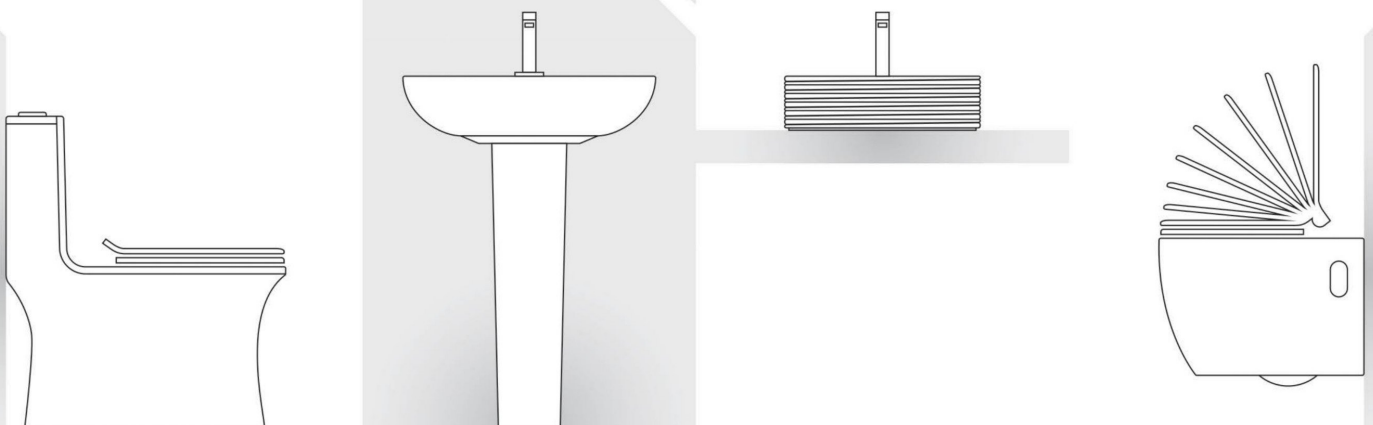

▶ **NO. OF DEALER NETWORK**
DOMESTIC
850+
EXPORT
45+ COUNTRIES

index

CONTENTS

- 06 ▶ SMART TOILETS
- 08 ▶ ONE PIECE CLOSET
- 10 ▶ TWO PIECE CLOSET
- 11 ▶ WALL HUNG CLOSET
- 14 ▶ WASH BASIN PEDESTAL
- 17 ▶ WASH BASIN HALF PEDESTAL
- 19 ▶ ONE PIECE BASIN
- 21 ▶ WALL HUNG BASIN (SMALL)
- 23 ▶ TABLE TOP BASIN
- 27 ▶ COUNTER BASIN
- 28 ▶ LUXURIOUS WATER CLOSET
- 29 ▶ WATER CLOSET
- 30 ▶ URINAL
- 31 ▶ PAN
- 32 ▶ DESIGNER ONE PIECE CLOSET
- 35 ▶ DESIGNER WALL HUNG CLOSET
- 37 ▶ DESIGNER ONE PIECE BASIN
- 41 ▶ DESIGNER WASH BASIN PEDESTAL
- 43 ▶ DESIGNER TABLE TOP BASIN
- 51 ▶ DESIGNER EWC / ORISSA / URINAL
- 52 ▶ BATHROOM CONCEPT
- 63 ▶ IMPERIAL BATHWARE COLLECTION
- 64 ▶ IMPERIAL ONE PIECE CLOSET
- 65 ▶ IMPERIAL WALL HUNG CLOSET
- 67 ▶ IMPERIAL STAND BASIN
- 70 ▶ IMPERIAL TILES STAND BASIN
- 71 ▶ IMPERIAL TABLE TOP BASIN
- 77 ▶ IMPERIAL TABLE TOP BASIN (PVD)
- 82 ▶ IMPERIAL TILES BASIN
- 83 ▶ IMPERIAL BASIN MIXER (FAUCET)
- 86 ▶ CP-FITTING COLLECTION (PVD)
- 92 ▶ CP-FITTING COLLECTION (BRASS)
- 107 ▶ SENSOR TAPE / SPOUT / PRESSMETIC / OTHER
- 109 ▶ CONCEALED BODY / PART COLLECTION
- 110 ▶ MULTI FUNCTION & THERMOSTATIC DIVERTER
- 111 ▶ SHOWER & DRAIN COLLECTION
- 112 ▶ SHOWER SET & SHOWER PANEL COLLECTION
- 113 ▶ BATH ACCESSORIES
- 118 ▶ IMPERIAL VANITY SET
- 119 ▶ IMPERIAL LED MIRROR COLLECTION
- 120 ▶ IMPERIAL BATH TUB COLLECTION
- 123 ▶ SINK COLLECTION
- 125 ▶ CISTERN & ACCESSORIES
- 127 ▶ SEAT COVER