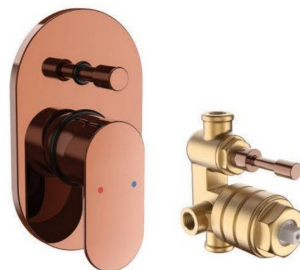

WCPR-124
Sink Mixer Long Swinging Spout Wall Mounted