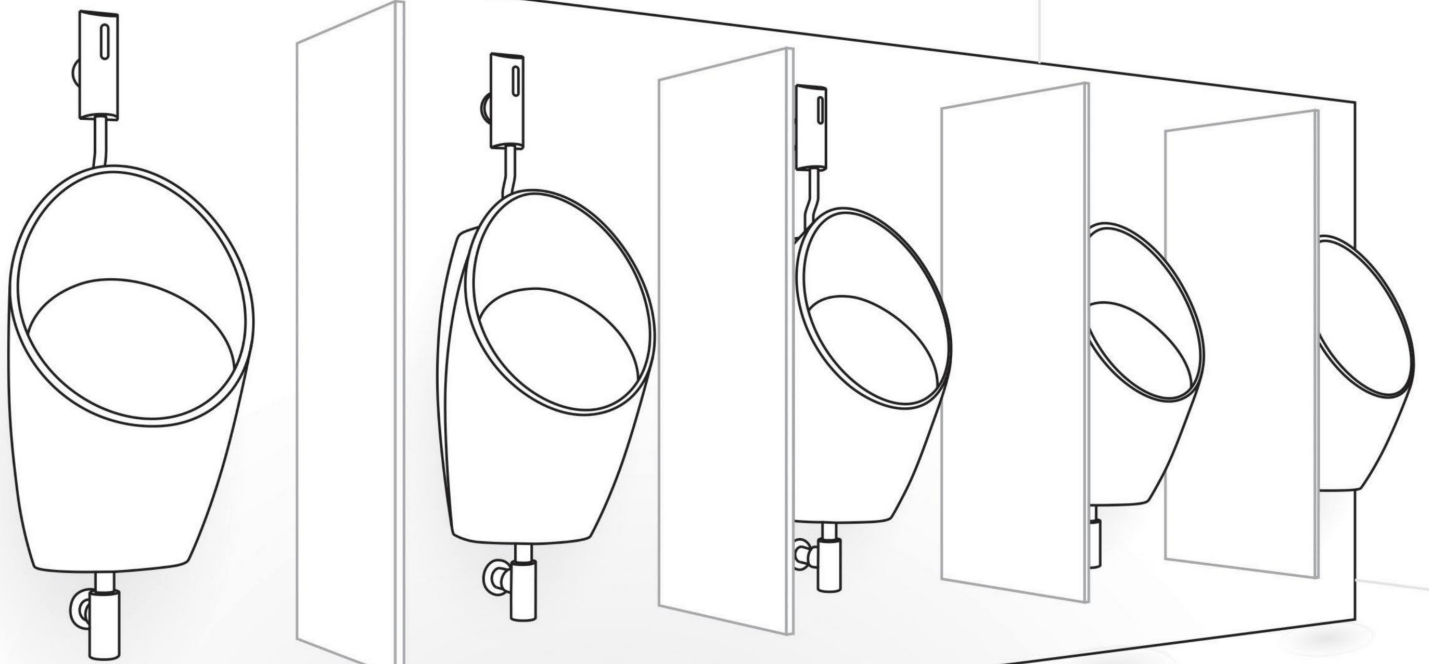

CLASSIC-S 17 Kg.
L 540 W 375 H 405

CLASSIC-P 17 Kg.
L 540 W 375 H 405

CLASSIC-S&P (COMBO) 19 Kg.
L 540 W 375 H 405

Urinal & Pan

URINAL PARTITION
(Acrylic with Bracket)
L 600 W 900 H 8

5 Kg.

URINAL PARTITION
(Ceramic)
L 675 W 300 H 60